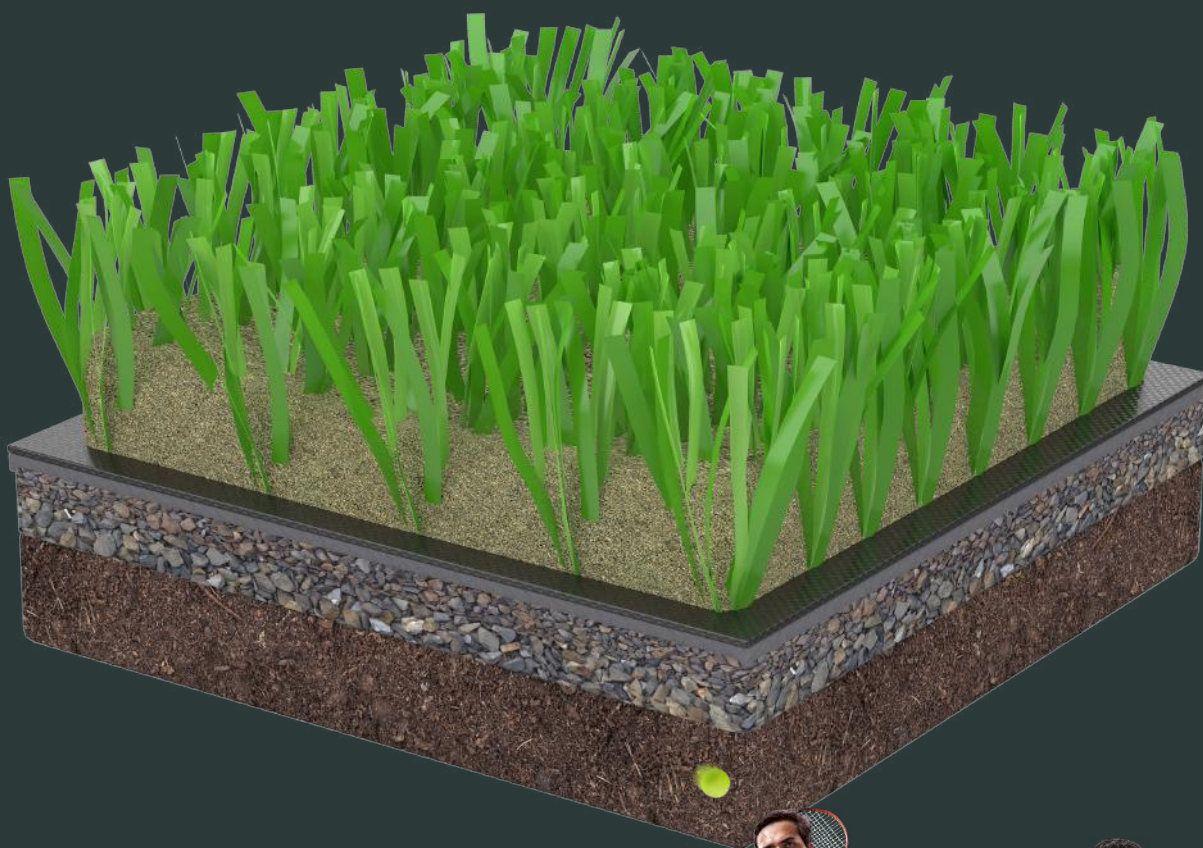

Congrass SPOR

EFFECTIVE

- Tennis
- Hockey
- Multispor