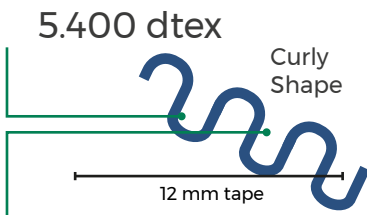

PADDLE

Paddle serisi tenis severlerin ihtiyaçlarına çözüm sunuyor. Monofilament ipliği ile üretilen bu seri, spor severlerin hareket kabiliyetlerini olumlu yönde geliştirmelerine yardımcı oluyor. Yüksek tempoda oynanan tenis maçına uyum sağlayan kaymaz yapısı, sporculara güvenli bir saha deneyimi sağlıyor. Paddle serisi, UV dayanımlı yapıya sahip olmasıyla uzun ömürlü bir kullanım deneyimi arayanlar için birebir olup 5.400 dtex polietilen iplik ile üretilerek hizmete sunuluyor.

Length according to installation schedule, full length to cover width of field

- BI-directional resilience
- Perfect wear and tear