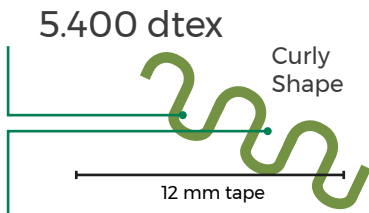

FAIRWAY

Congrass Fairway sık dokunuşu ile sporculara sağladığı kullanım kolaylığının yanında %100 çevre dostu olması ile de sıklıkla tercih ediliyor. Sahip olduğu ISO 9001 ve ISO 14001 sertifikaları ile sunduğu güven ve kaliteyi tescilleyen Fairway serisi 7 sene limitli UV dayanımı garantili olmasıyla da uzun ömürlü bir kullanım deneyimi arayanlar için birebir olup tek renk ve 5.400 dtex olarak hizmete sunuluyor.

Length according to installation schedule, full length to cover width of field

- BI-directional resilience
- Perfect wear and tear

One color

Roll width
400cm'